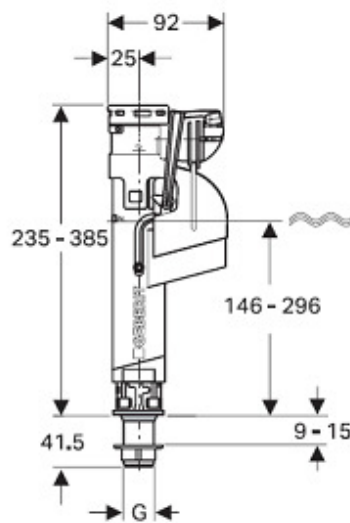

Specification Sheet

Image and Drawing:

16 Oct 2015

Model No.	Description	Manufacturer / Orgin
271.269.00.1	Geberit (China) Typ 360 1/2" bottom inlet plastic float operated valve with refill and filter	Geberit / China