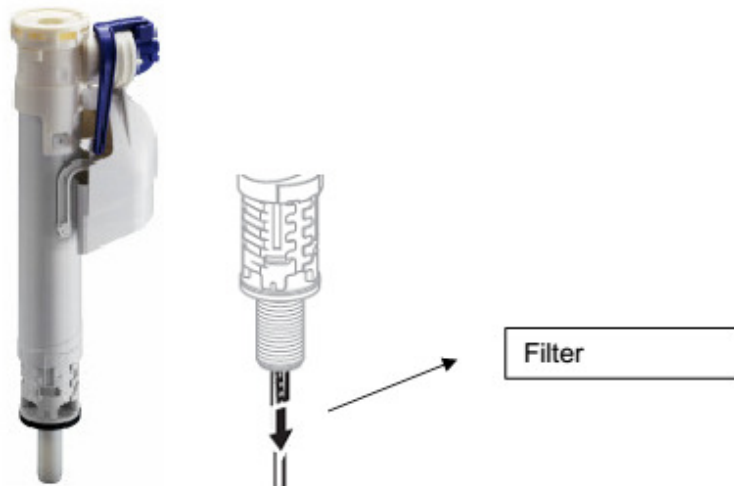

Specification Sheet

Image and Drawing:

16 Oct 2015

Model No.	Description	Manufacturer / Orgin
271.269.00.1	Geberit (China) Typ 360 1/2" bottom inlet plastic float operated valve with refill and filter	Geberit / China