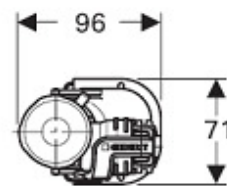

Specification Sheet

Image and Drawing:

16 Oct 2015

Model No.	Description	Manufacturer / Orgin
271.269.00.1	Geberit (China) Typ 360 1/2" bottom inlet plastic float operated valve with refill and filter	Geberit / China